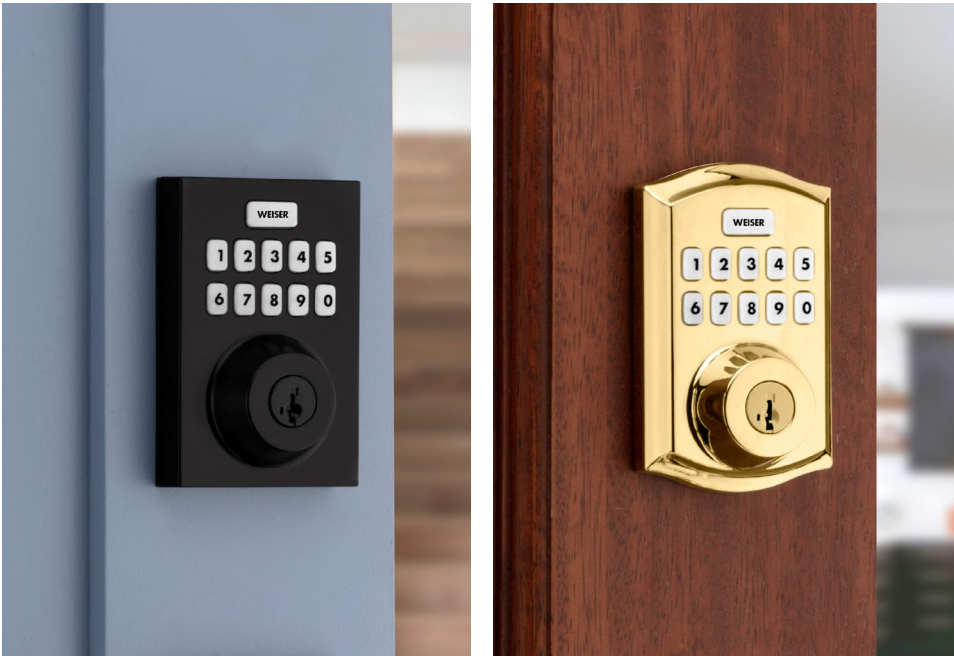

## HOMECONNECT 620 Specifications

GED18000		3 Brass	11P Venetian Bronze	15 Satin Nickel	26 Polished Chrome	514 Matte Black
Single Cylinder	9GED18000 TRL	<input type="checkbox"/>	<input type="checkbox"/>	<input type="checkbox"/>		
Single Cylinder	9GED18000 CNT			<input type="checkbox"/>	<input type="checkbox"/>	<input type="checkbox"/>

## SPECIFICATIONS

<b>Battery</b>	Uses 4 x AA 6V alkaline cell batteries with approximately 1 year battery life
<b>Function</b>	Single cylinder deadbolt
<b>Door Prep</b>	2 1/8" diameter bore hole & 1" diameter latch hole
<b>Backset</b>	Adjustable 2 3/8" (60mm) or 2 3/4" (70mm)
<b>Door Thickness</b>	1 3/8" (35mm) - 2" (50mm) automatic adjustment
<b>Faceplates</b>	1" (25 mm) x 2 1/4" (57 mm) square corner standard
<b>Strikes</b>	Square corner, 4 hole strike, 2 3/4" (70mm) x 1 1/8"
<b>Latch</b>	Square & drive-in adjustable 2 3/8" (60mm) or 2 3/4" (70mm)
<b>Bolt</b>	1" (25 mm) throw, steel deadbolt
<b>Door Handing</b>	Reversible
<b>Cylinder</b>	Deadbolt: A156.36 Grade 2 Certified
<b>Security</b>	SmartKey
<b>Temperature Range</b>	Exterior: -40°F to 150°F (-40°C to 66°C) Interior: 32°F to 130°F (0°C to 54°C)
<b>Humidity</b>	Exterior: 100% condensing Interior: 30% to 95% non-condensing
<b>UL</b>	20 minute
<b>Codes</b>	Up to 250 customizable access codes with optional schedules