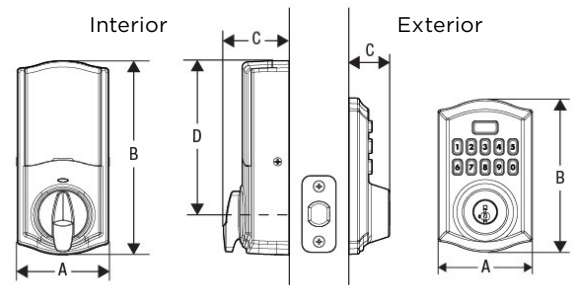

SPECIFICATIONS

Battery	Uses 4 x AA 6V alkaline cell batteries with approximately 1 year battery life
Function	Single cylinder deadbolt
Door Prep	2 1/8" diameter bore hole & 1" diameter latch hole
Backset	Adjustable 2 3/8" (60mm) or 2 3/4" (70mm)
Door Thickness	1 3/8" (35mm) - 2" (50mm) automatic adjustment
Faceplates	1" (25 mm) x 2 1/4" (57 mm) square corner standard
Strikes	Square corner, 4 hole strike, 2 3/4" (70mm) x 1 1/8"
Latch	Square & drive-in adjustable 2 3/8" (60mm) or 2 3/4" (70mm)
Bolt	1" (25 mm) throw, steel deadbolt
Door Handing	Reversible
Cylinder	Deadbolt: A156.36 Grade 2 Certified
Security	SmartKey
Temperature Range	Exterior: -40°F to 150°F (-40°C to 66°C) Interior: 32°F to 130°F (0°C to 54°C)
Humidity	Exterior: 100% condensing Interior: 30% to 95% non-condensing
UL	20 minute
Codes	Up to 250 customizable access codes with optional schedules

Dimensions	A	B	C	D
GED18000 Traditional Interior	2 23/32"	5 23/32"	1 15/16"	4 19/32"
GED18500 Traditional Exterior	2 13/16"	4 9/16"	1 1/4"	--
GED18500 Contemporary Interior	2 23/32"	5 25/32"	2 1/8"	4 1/2"
GED18500 Contemporary Exterior	2 25/32"	4 5/16"	1 1/4"	--

Traditional