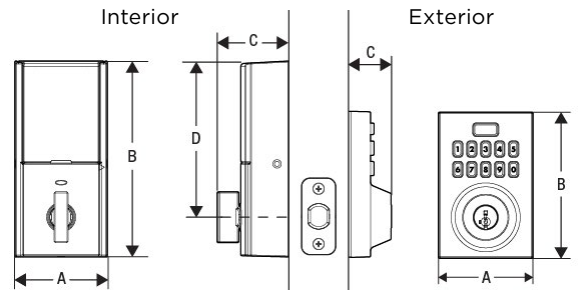

Contemporary

WARRANTY:

Weiser™ electronic products provide a “Lifetime Mechanical and Finish Warranty” and a one-year limited electronics warranty that covers all defects in material and workmanship. For more information, please visit ca.weiserlock.com/en/warranty/.